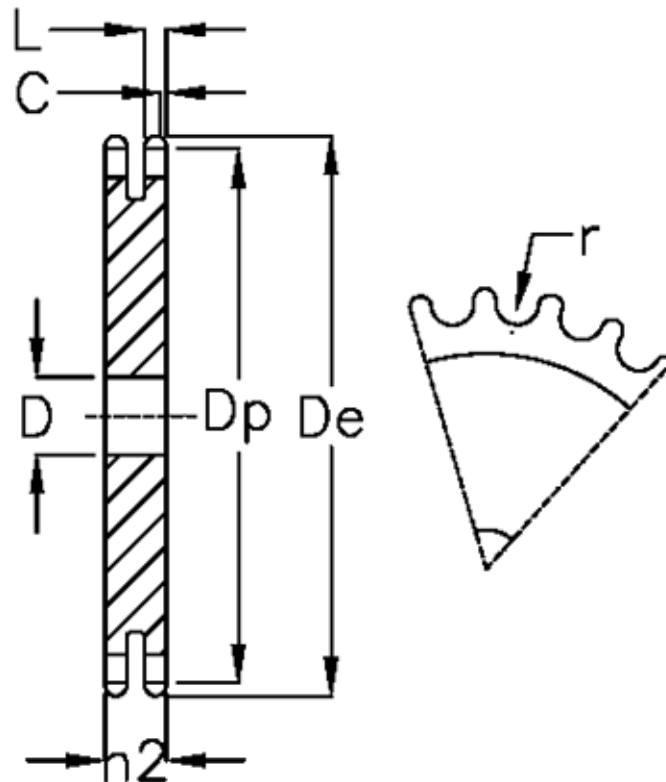

Article number: 616022003080

Description: Plate wheel 06 B-2 Z=80 duplex

Measures

C	= 1
D	= 20
De	= 247.1
Dp	= 242.61
For chain size	= 3/8 x 7/32
For chain type	= 06 B-2
h2	= 5.3
L	= 5.2

Number of teeth	= 80
r	= 6.35